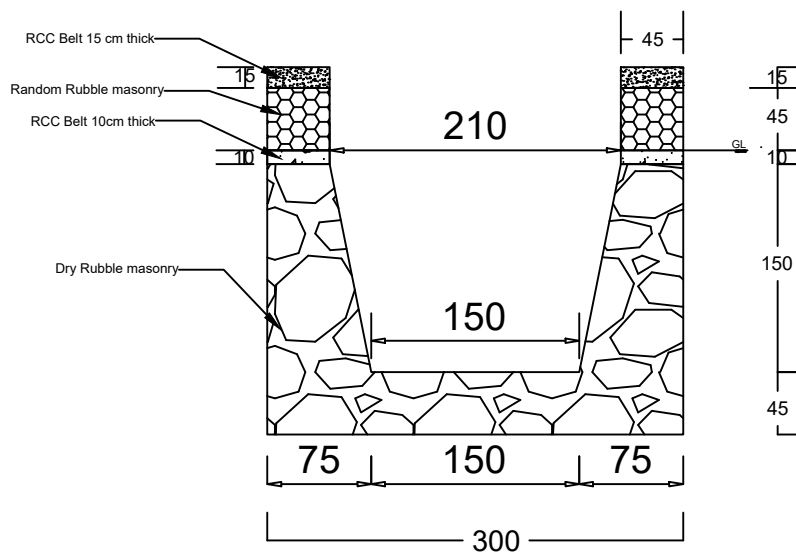

**CANAL Length 175 meter, Depth- 120 cm,
Outer width- 270 cm and Base thick- 45 cm**

All dimensions are in cm

**CANAL Length 175 meter, Depth- 150 cm,
Outer width- 300 cm and Base thick- 45 CM**

All dimensions are in cm