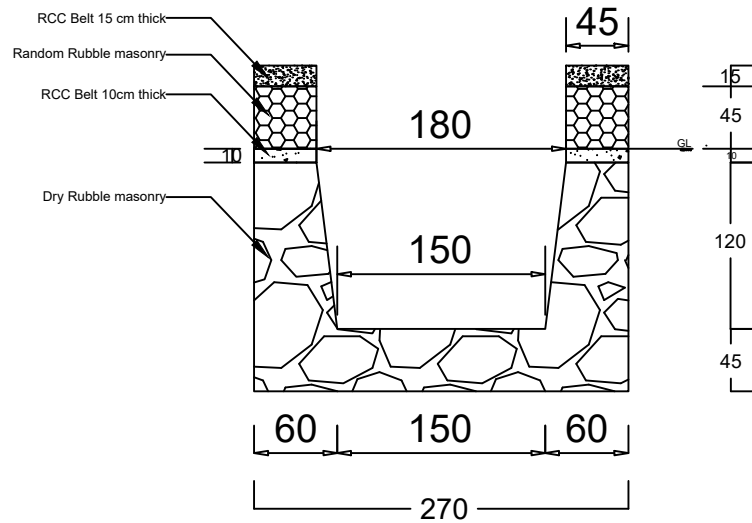

**CANAL Length 175 meter, Depth- 120 cm,
Outer width- 270 cm and Base thick- 45 cm**

All dimensions are in cm

**CANAL Length 175 meter, Depth- 150 cm,
Outer width- 300 cm and Base thick- 45 CM**

All dimensions are in cm